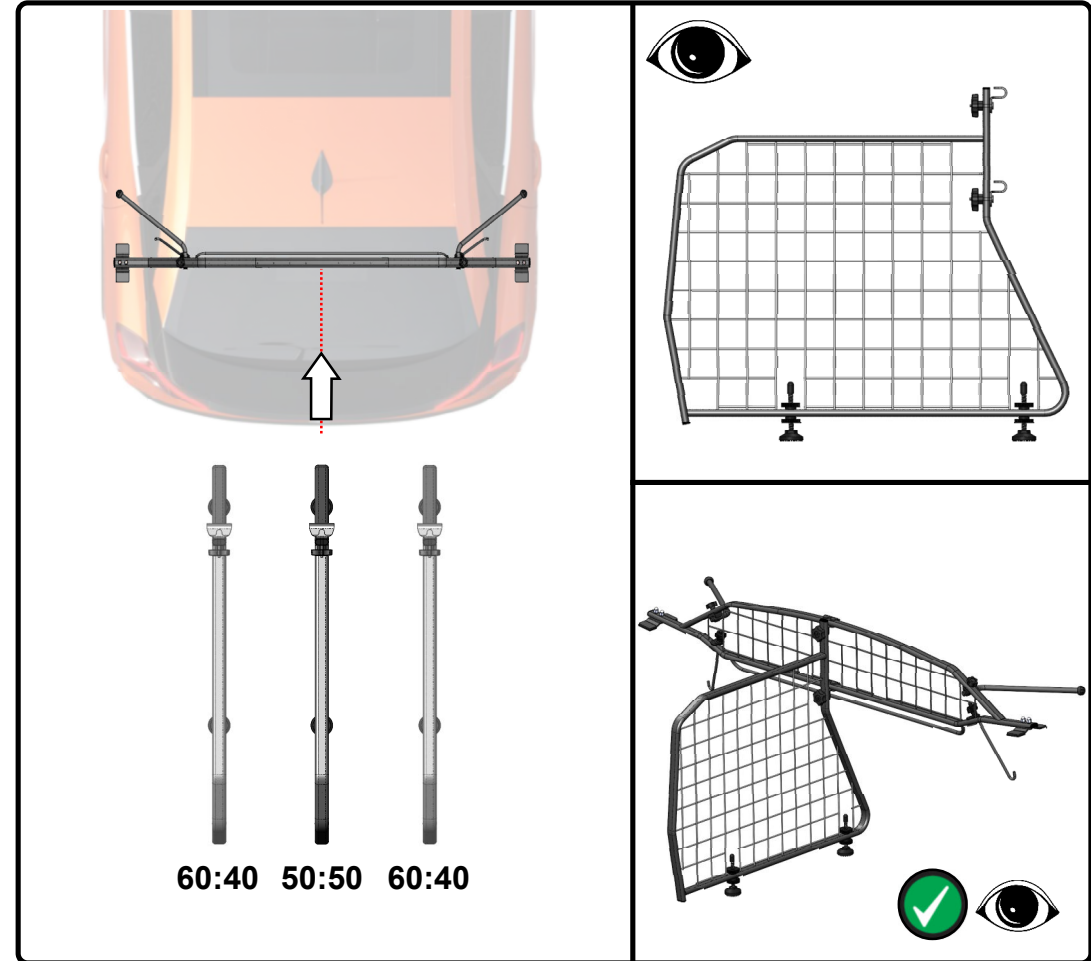

TRAVALL

The contents and parts shown in this fitting instruction is the property of TRAVALL therefore anything shown should not be used for any other manufacturing purposes, copied or replicated in anyway without written authorisation from ©TRAVALL.

TRAVALL UNITED KINGDOM
GOSFORTH ROAD,
DERBY,
DE24 8HU,
United Kingdom,
E: Info@travall.com
T: +44(0)1332387630

The Travall Difference

Lifetime Warranty • OEM Car Factory Supplier
100s of Applications • Manufacturer for Over 30 Years

PATENTS APPLIED FOR