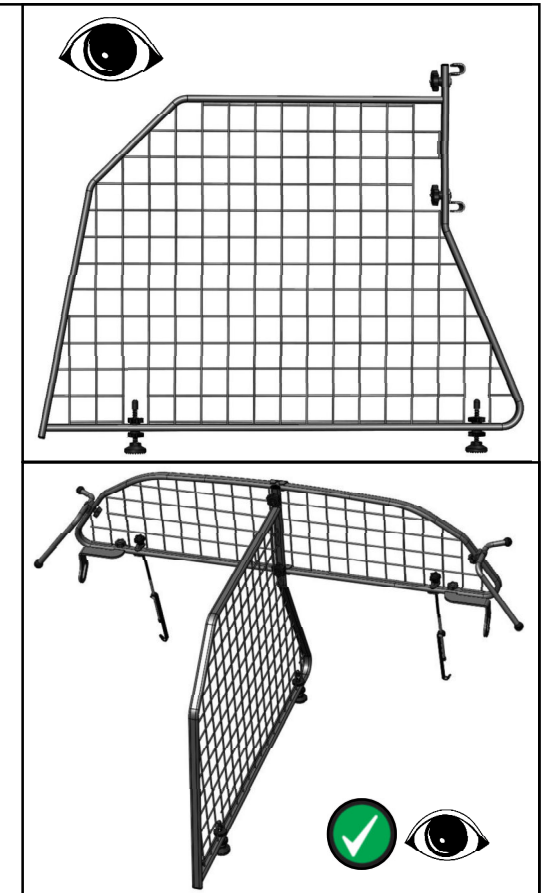

TDG 1700D

FITTING INSTRUCTION / INSTRUCTION DE MONTAGE / EINBAUANLEITUNG /
ISTRUZIONI PER L'USO / INSTRUCCIONES DE MONTAJE / MONTAGEHANDLEIDING

MERCEDES C-CLASS ESTATE

DOG GUARD / GRILLE PROTECTRICE POUR CHIEN / HUNDEGITTER /
RIPARO PER CANI / DEFENSA PARA PERROS / HONDEREK

(50:50)

(60:40)

TRAVALL

The contents and parts shown in this fitting instruction is the property of TRAVALL therefore anything shown should not be used for any other manufacturing purposes, copied or replicated in anyway without written authorisation from ©TRAVALL.