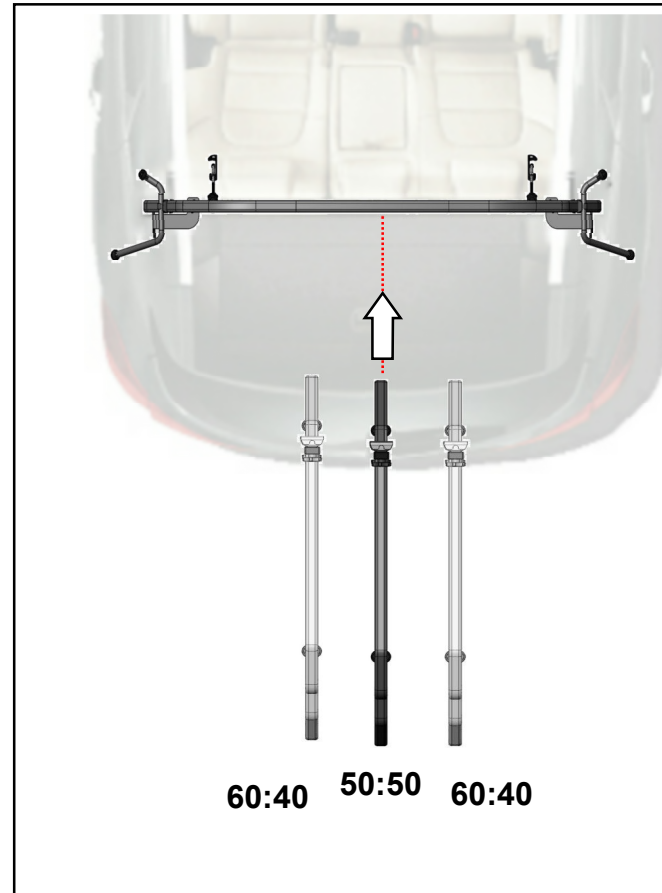

TRAVALL

The contents and parts shown in this fitting instruction is the property of TRAVALL therefore anything shown should not be used for any other manufacturing purposes, copied or replicated in anyway without written authorisation from ©TRAVALL.

TRAVALL UNITED KINGDOM
GOSFORTH ROAD,
DERBY,
DE24 8HU,
United Kingdom,
E: Info@travall.com
T: +44(0)1332387630

The Travall Difference

Lifetime Warranty • OEM Car Factory Supplier
100s of Applications • Manufacturer for Over 30 Years

PATENTS APPLIED FOR