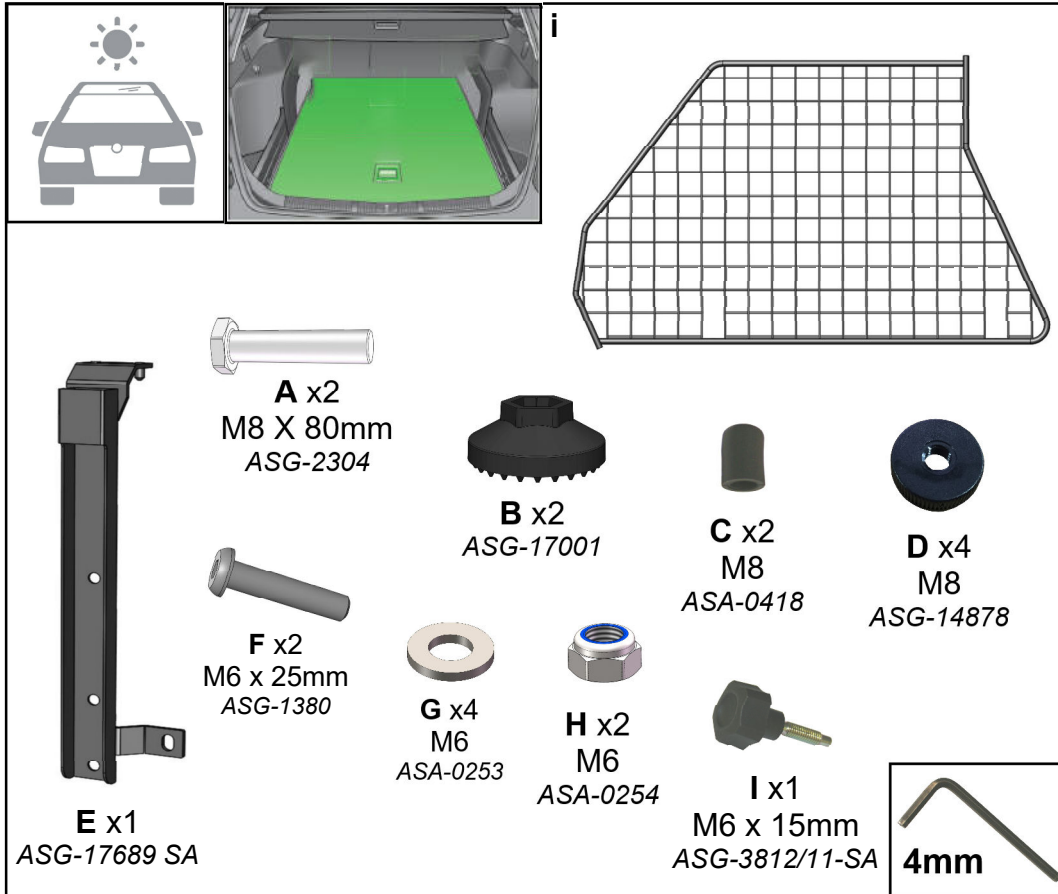

TDG 1471DHF & TDG 1471DLF

FITTING INSTRUCTION / INSTRUCTION DE MONTAGE / EINBAUANLEITUNG /
ISTRUZIONI PER L'USO / INSTRUCCIONES DE MONTAJE / MONTAGEHANDLEIDUNG

SKODA OCTAVIA ESTATE PANO HIGH FLOOR & SKODA OCTAVIA ESTATE PANO LOW FLOOR

DOG GUARD / GRILLE PROTECTRICE POUR CHIEN / HUNDEGITTER /
RIPARO PER CANI / DEFENSA PARA PERROS / HONDEREK

TRAVALL

The contents and parts shown in this fitting instruction is the property of TRAVALL therefore anything shown should not be used for any other manufacturing purposes, copied or replicated in anyway without written authorisation from ©TRAVALL.

TRAVALL UNITED KINGDOM
GOSFORTH ROAD,
DERBY,
DE24 8HU,
United Kingdom,
E: Info@travall.com
T: +44(0)1332387630

The Travall Difference

Lifetime Warranty • OEM Car Factory Supplier
100s of Applications • Manufacturer for Over 30 Years

PATENTS APPLIED FOR