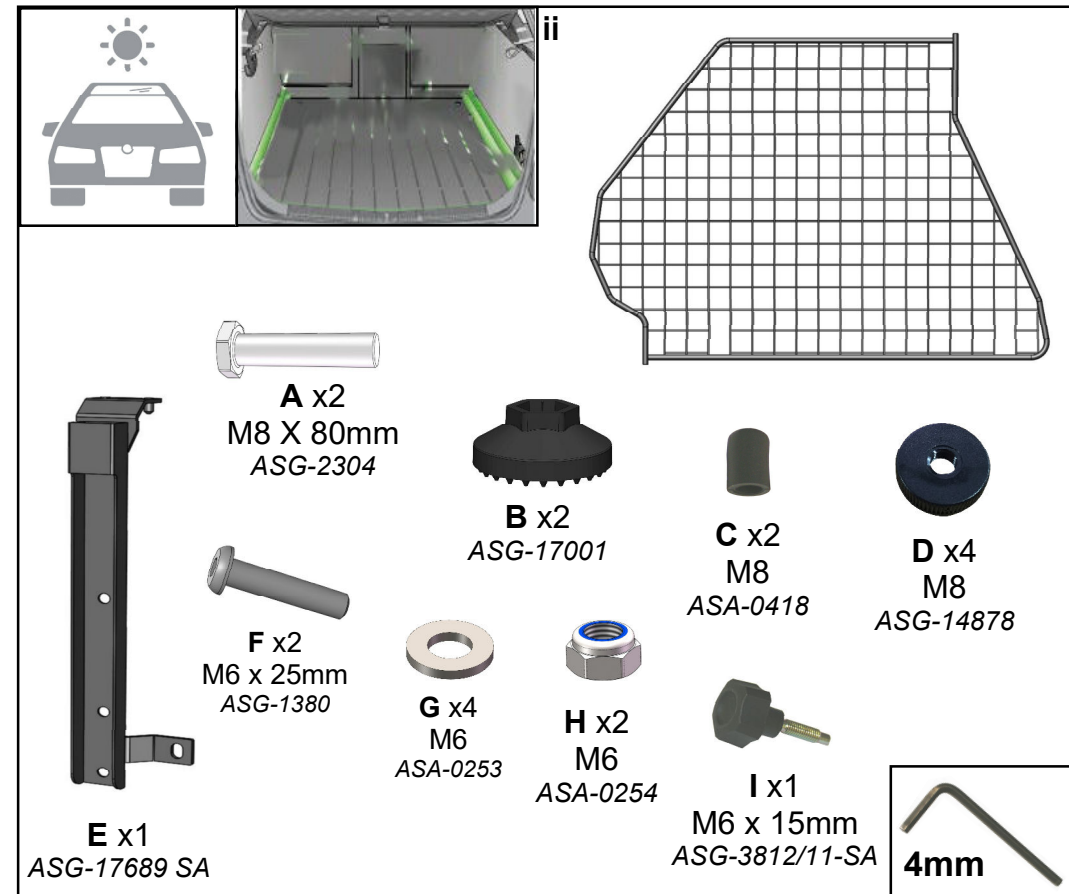

TDG 1471DHF & TDG 1471DLF

FITTING INSTRUCTION / INSTRUCTION DE MONTAGE / EINBAUANLEITUNG /
ISTRUZIONI PER L'USO / INSTRUCCIONES DE MONTAJE / MONTAGEHANDLEIDUNG

SKODA OCTAVIA ESTATE PANO HIGH FLOOR & SKODA OCTAVIA ESTATE PANO LOW FLOOR

DOG GUARD / GRILLE PROTECTRICE POUR CHIEN / HUNDEGITTER /
RIPARO PER CANI / DEFENSA PARA PERROS / HONDEREK

TRAVALL

The contents and parts shown in this fitting instruction is the property of TRAVALL therefore anything shown should not be used for any other manufacturing purposes, copied or replicated in anyway without written authorisation from ©TRAVALL.

TRAVALL UNITED KINGDOM
GOSFORTH ROAD,
DERBY,
DE24 8HU,
United Kingdom,
E: Info@travall.com
T: +44(0)1332387630

The Travall Difference

Lifetime Warranty • OEM Car Factory Supplier
100s of Applications • Manufacturer for Over 30 Years

PATENTS APPLIED FOR